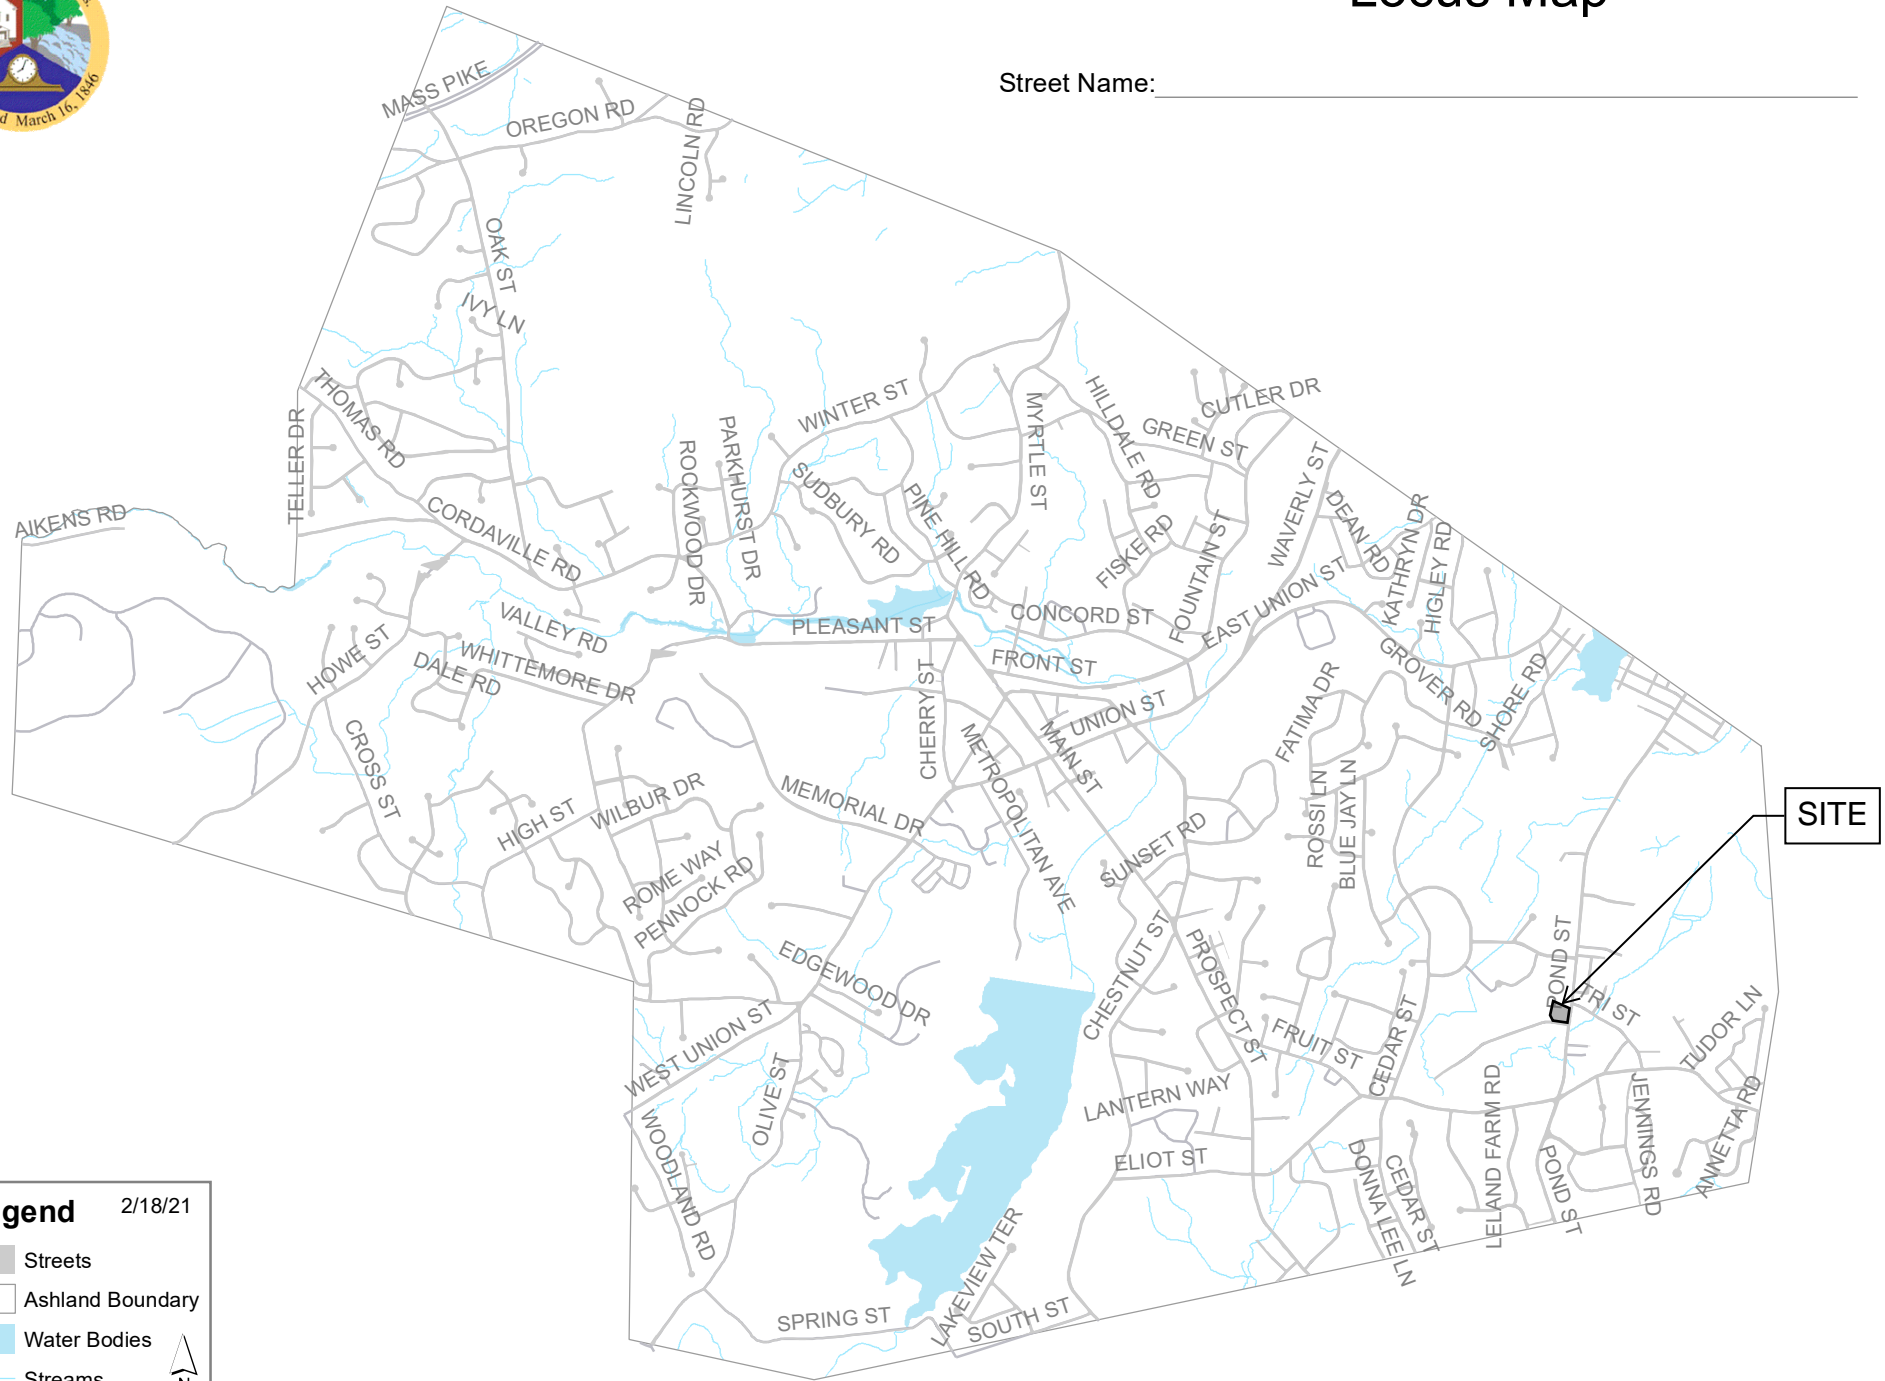

Locus Map

Street Name: _____

Legend 2/18/21

- Streets
- Ashland Boundary
- Water Bodies
- Streams