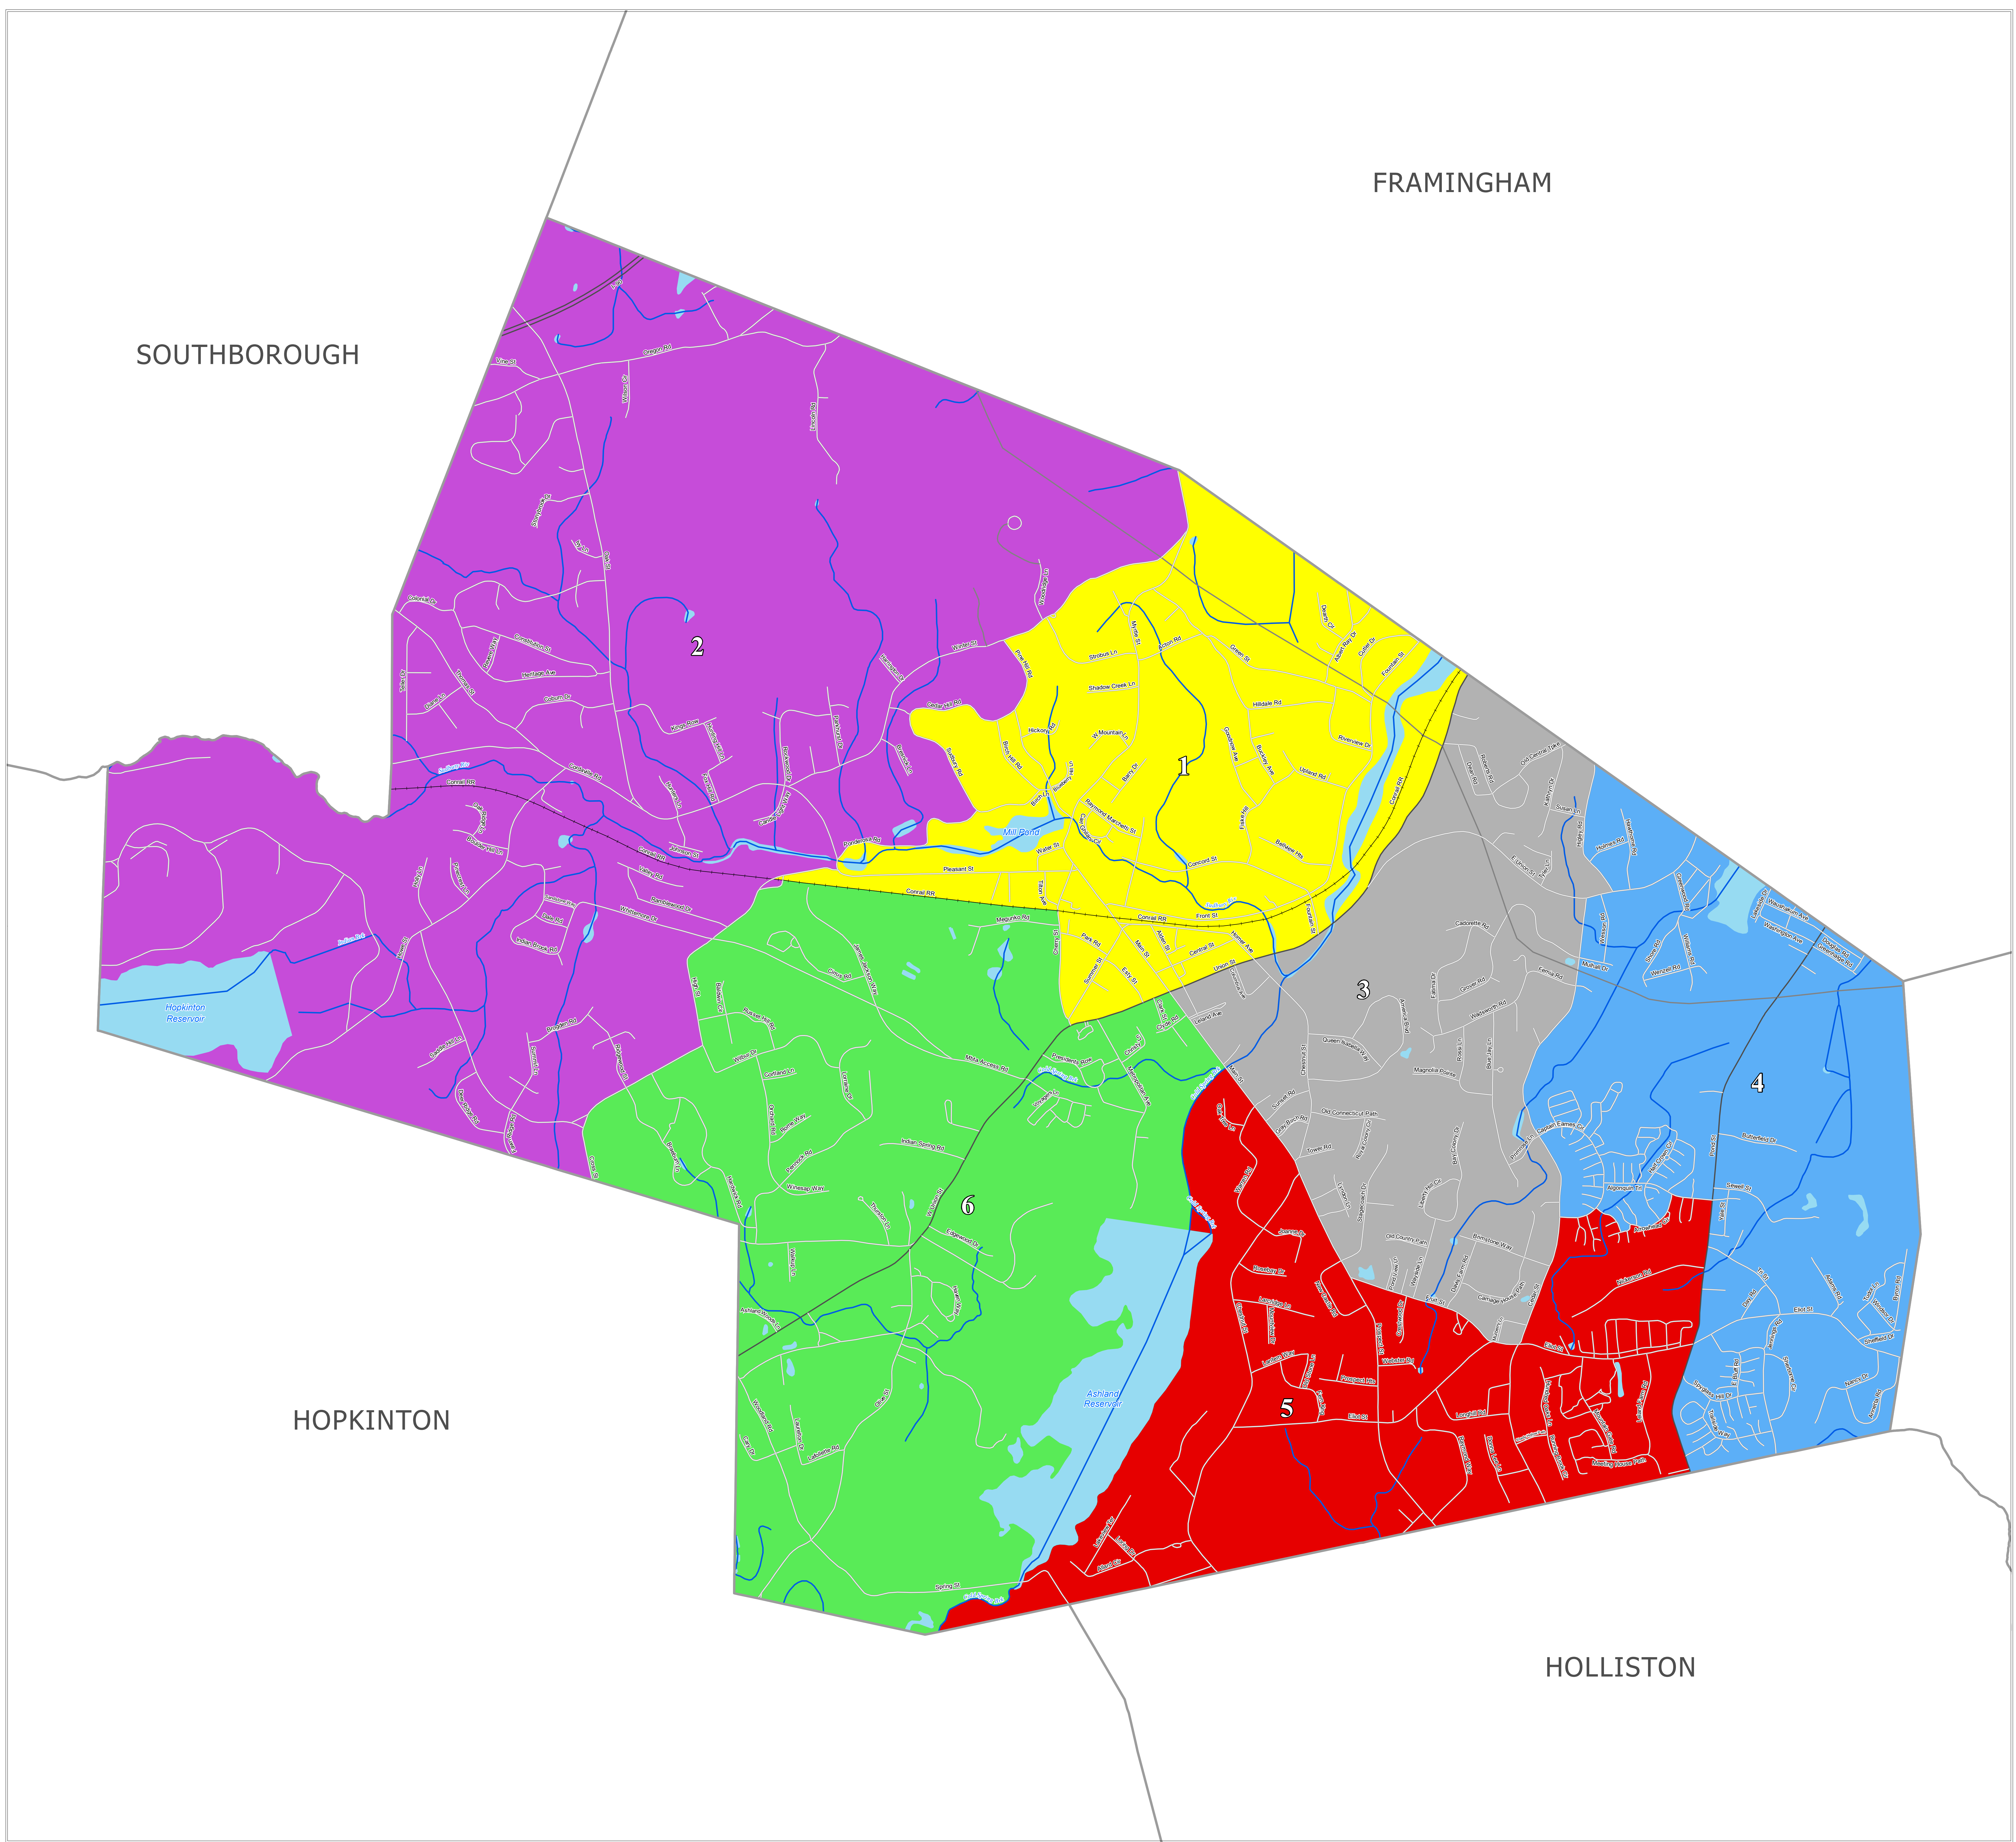

Town of Ashland

Map Prepared for the Town of Ashland
 Courtesy of William F. Galvin, Census Liaison
 Secretary of the Commonwealth

2020 Population -- 18,832

Minimum 5%	Target Population	Maximum 5%
2,982	3,139	3,296

**Precinct Boundaries
Ashland**

Precinct	2020 Population	Variance
1	3,196	1.82
2	3,259	3.82
3	3,006	-4.24
4	3,069	-2.23
5	3,027	-3.57
6	3,275	4.33

Population is based on the official U.S. 2020 Census block-level data.
 Boundaries effective December 31, 2021

Legend

- Municipal Boundary
- Geographical Features**
- Major Road
- Local Road
- Railroad
- Other Municipal Features
- Streams, Rivers
- Coastal Water, Lakes, Ponds, Major Rivers