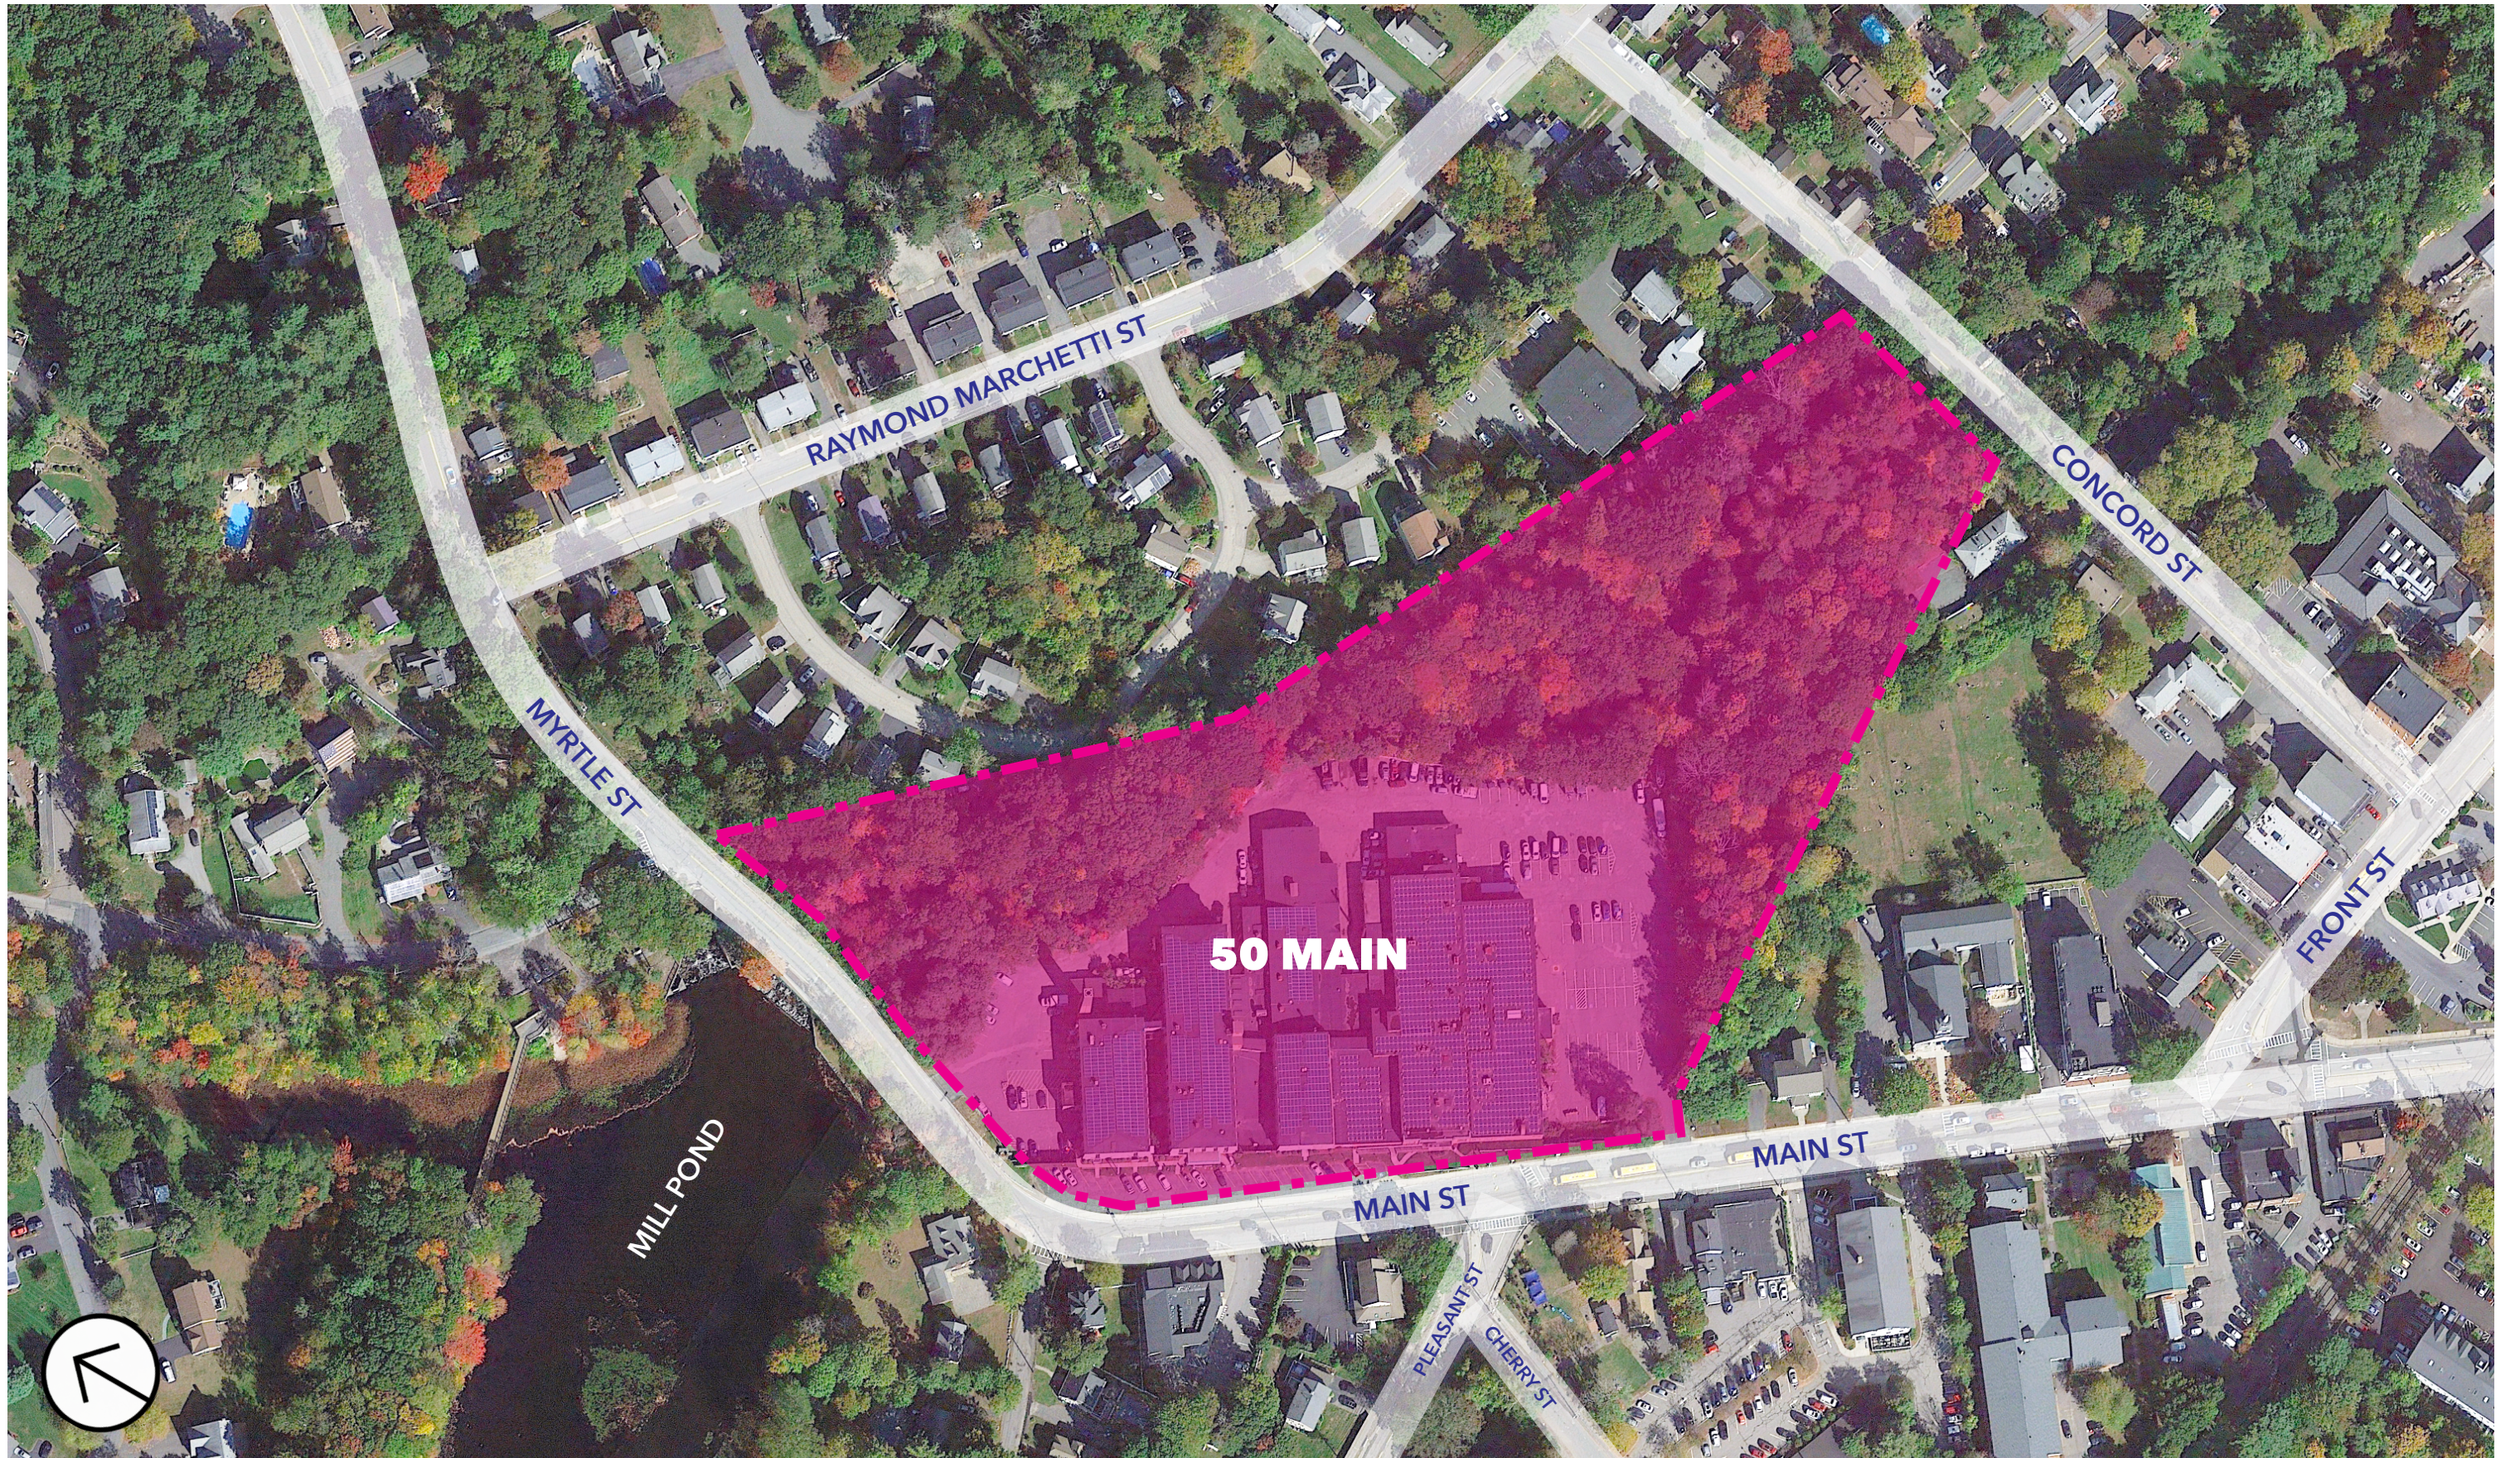

SLV ASHLAND, LLC
LOCATION MAP

The Sanctuary at Ashland Mills

ASHLAND, MA 01721

EMBARC

AUGUST 1ST, 2024

EXISTING SITE