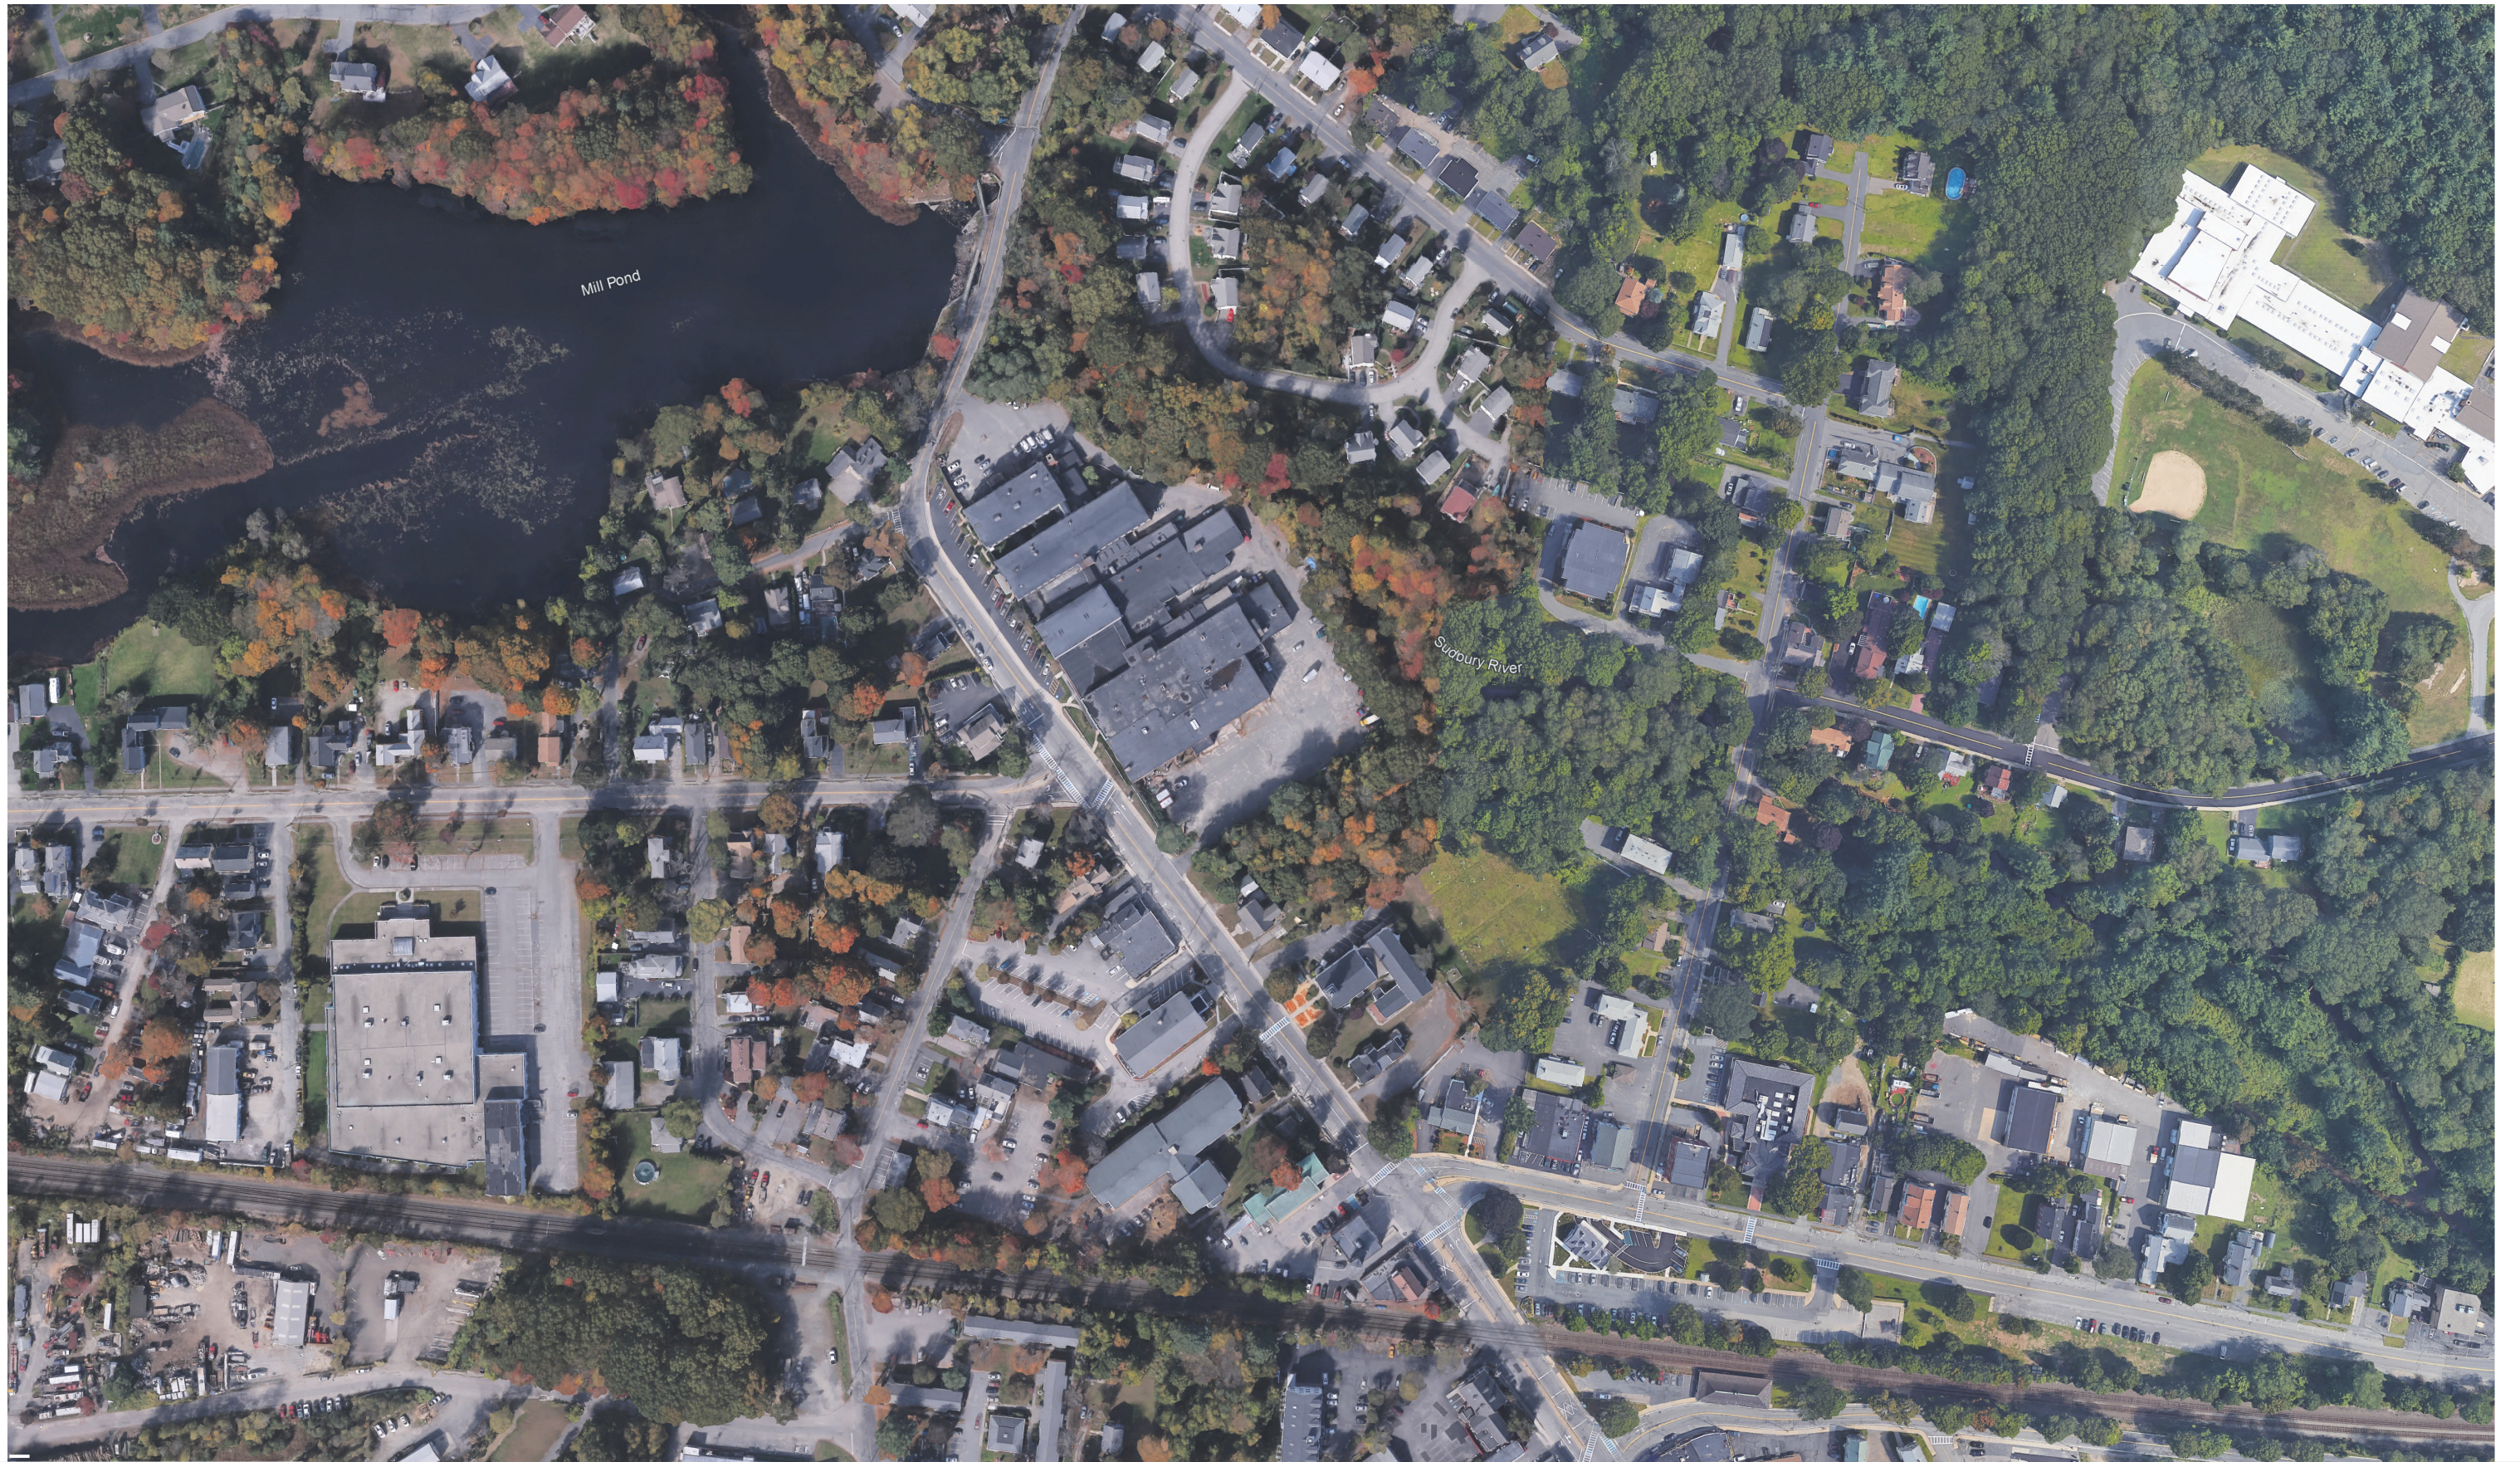

SLV ASHLAND, LLC  
AERIAL PHOTOS

# The Sanctuary at Ashland Mills

ASHLAND, MA 01721

**EMBARC**

AUGUST 1ST, 2024

**EXISTING SITE - AERIAL**