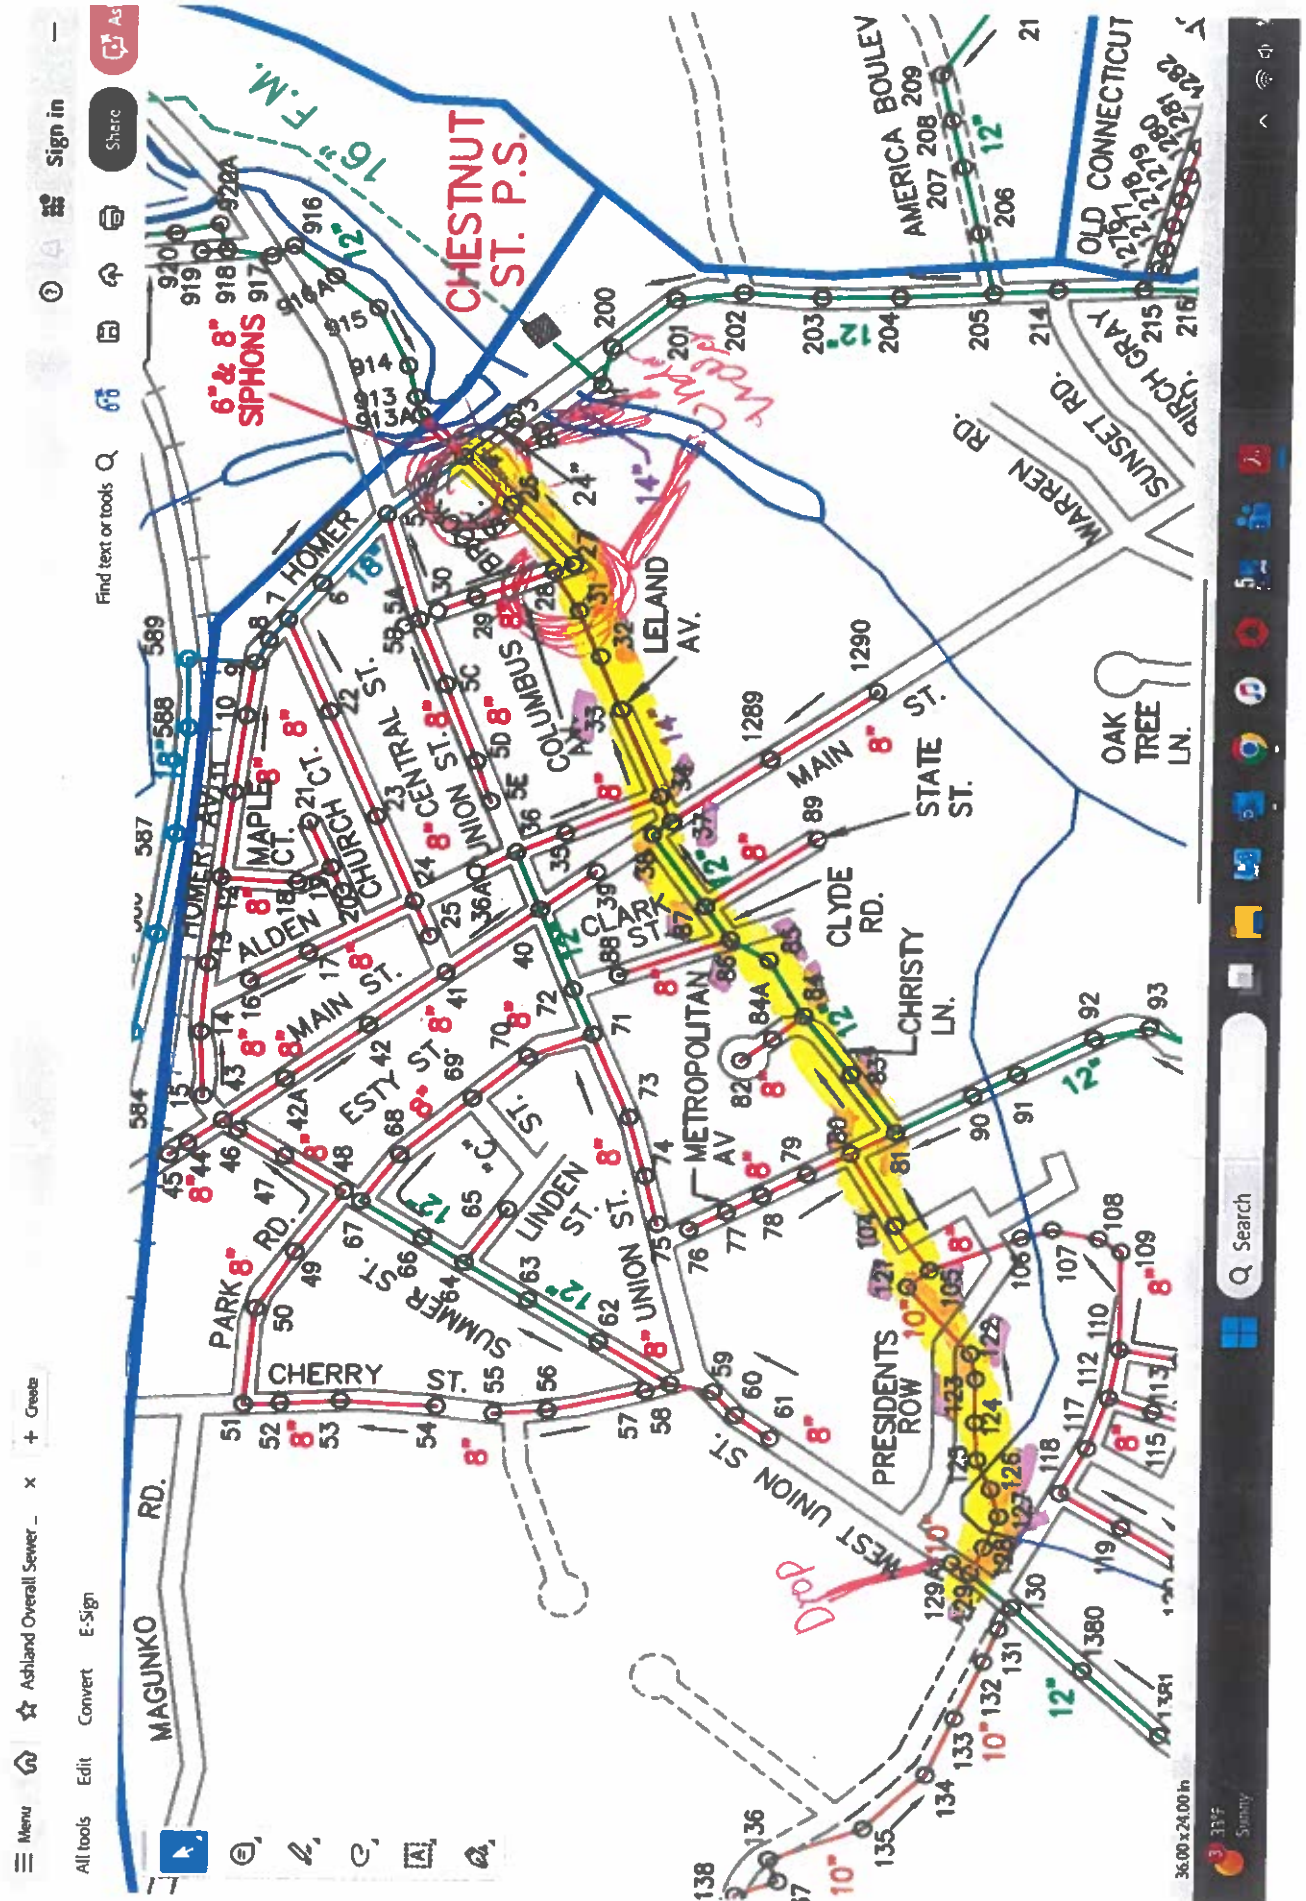

125 > could not locate
 124
 121 to 105 heavy debris

31 to 28 under water
 28 to 27 under water
 26 to siphon under water

36.00 x 24.00 in

3:33 PM Sunny