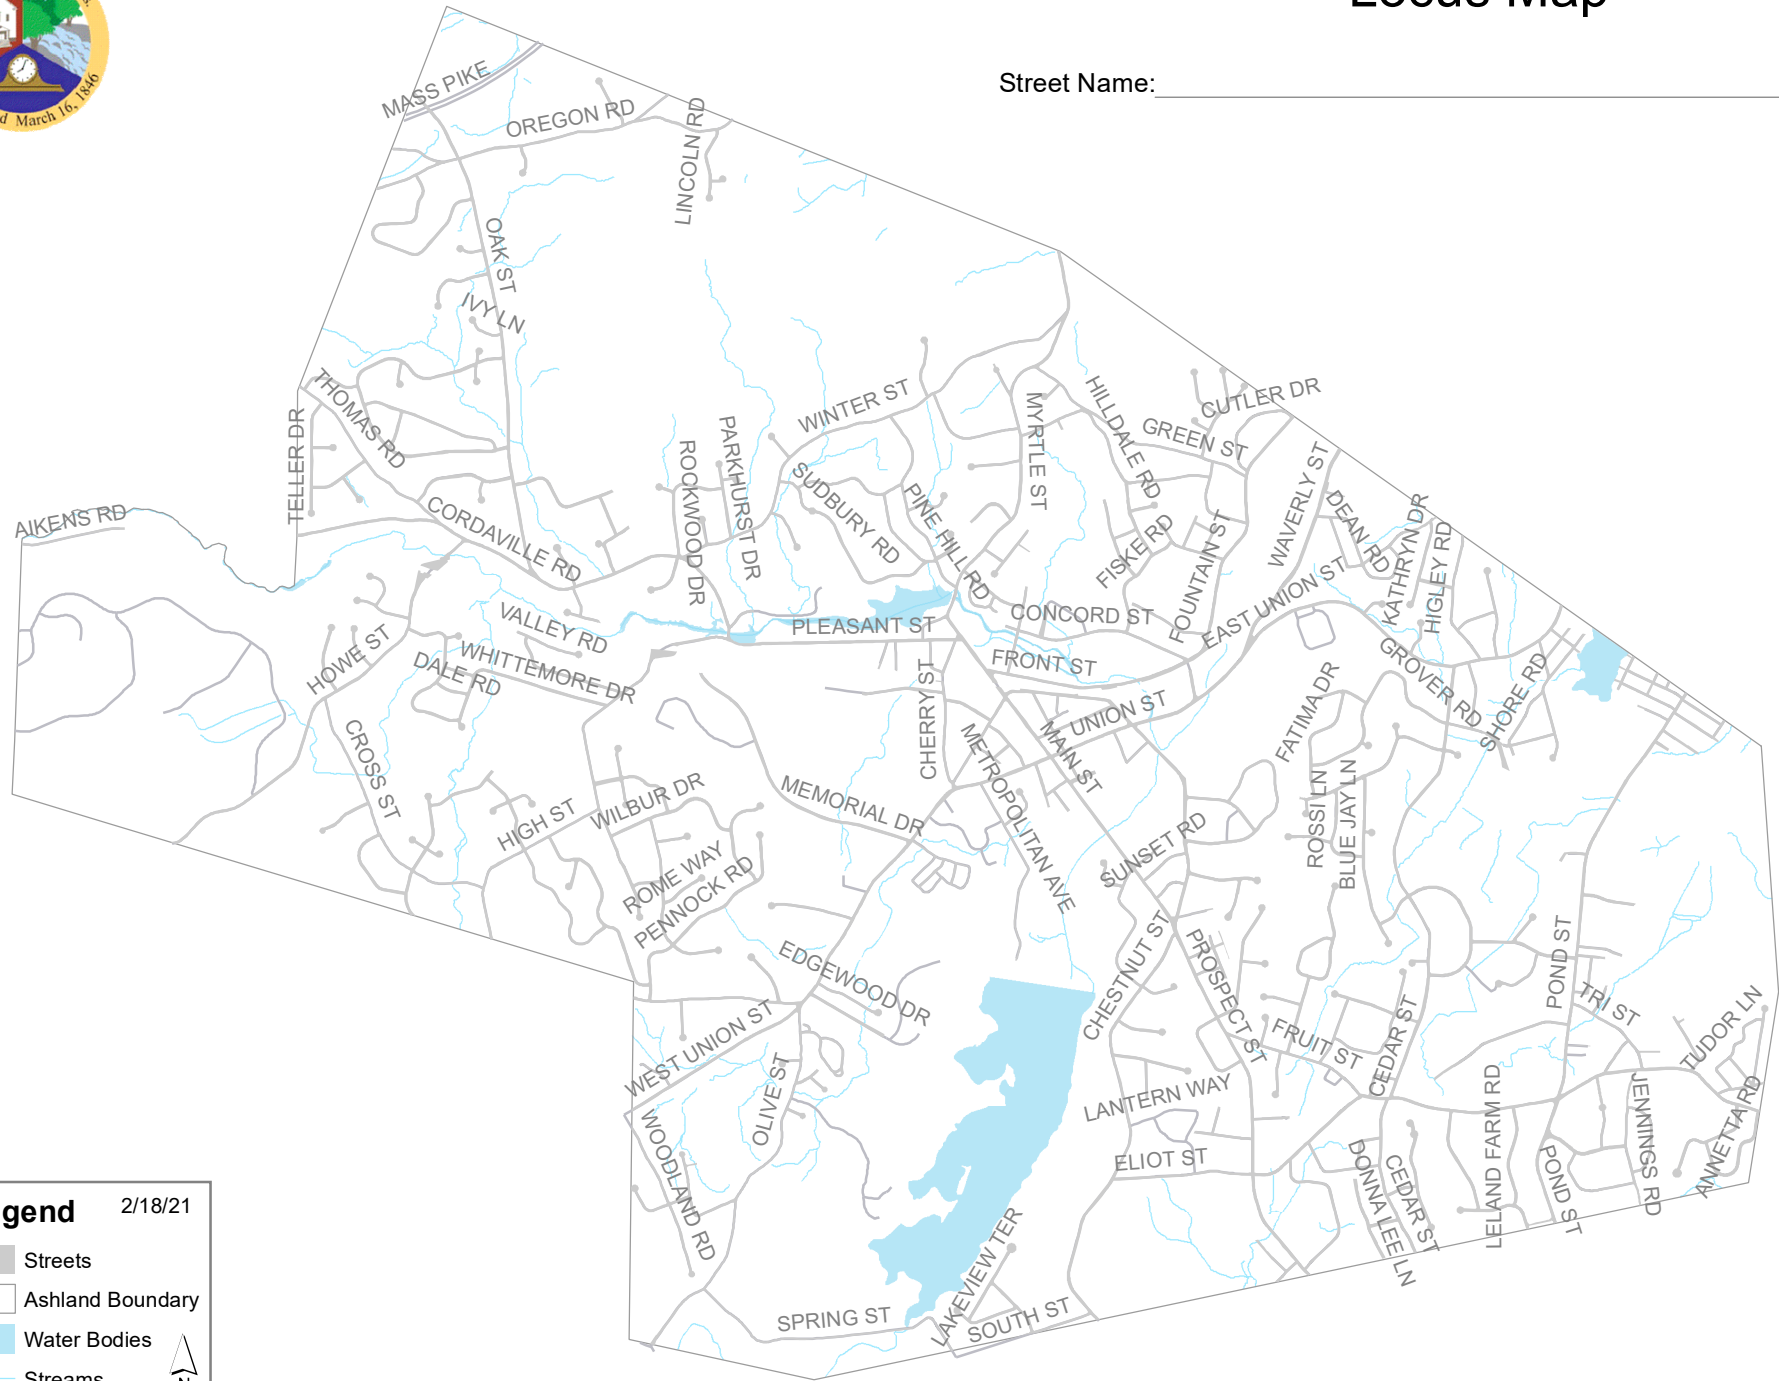

# Locus Map

Street Name: \_\_\_\_\_

**Legend** 2/18/21

- Streets
- Ashland Boundary
- Water Bodies
- Streams