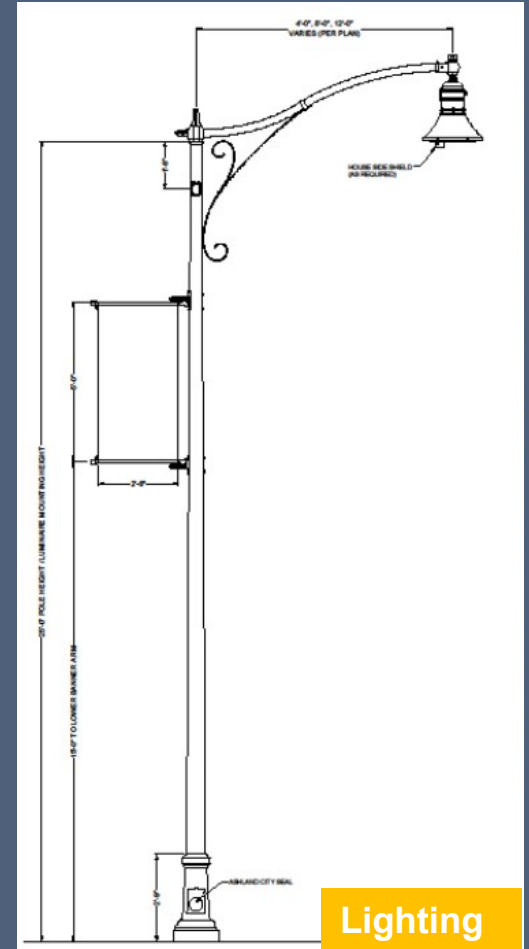

Proposed Landscape Elements

- Site Furnishings & Specialty Paving

Scored Concrete & Brick Banding

Bench

Brick Paved Bench Seating Area

Lighting

Bike Rack

Trash Receptacle

Cobble Median

Resin Crosswalk